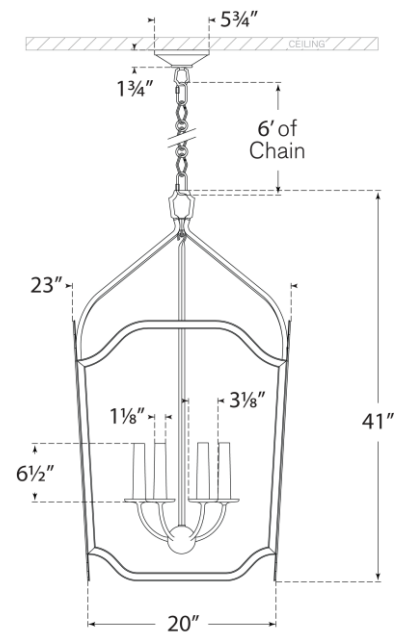

TEAR SHEET

Ancaster Large Blacksmith Lantern

Item # RL 5782AI

Designer: Ralph Lauren

Height: 41"

Width: 23"

Canopy: 5.75" Round

Finishes: AI

Socket: 6 - E12 Candelabra

Wattage: 6 - 60 C11

Weight: 30 Pounds

Front View