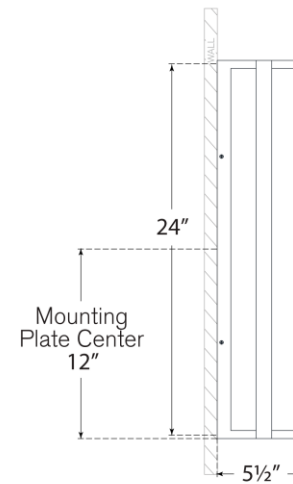

TEAR SHEET

Halle 24" Vanity Light

Item # S 2203HAB/PN-CG

Designer: Ian K. Fowler

Height: 24"

Width: 7.25"

Extension: 5.5"

Backplate: 4.75" x 24" Rectangle

Finishes: BZ/HAB, HAB/PN, PN

Glass Options: CG

Socket: 3 - E12 Candelabra

Wattage: 3 - 5.5 LED G61.5

Weight: 15 Pounds

Note: UL Only

Top View

Side View