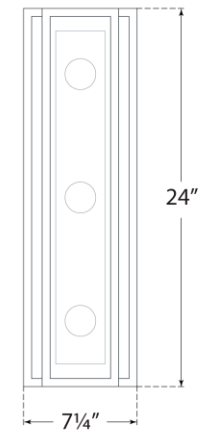

TEAR SHEET

Halle 24" Vanity Light

Item # S 2203HAB/PN-CG

Designer: Ian K. Fowler

Height: 24"

Width: 7.25"

Extension: 5.5"

Backplate: 4.75" x 24" Rectangle

Finishes: BZ/HAB, HAB/PN, PN

Glass Options: CG

Socket: 3 - E12 Candelabra

Wattage: 3 - 5.5 LED G61.5

Weight: 15 Pounds

Note: UL Only

Top View

Side View

Front View