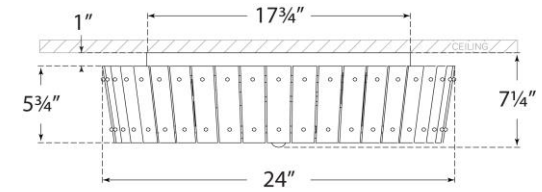

SPEC SHEET

Cadence Large Single-Tier Flush Mount

Item # S 4652HAB-AM

Designer: Carrier and Company

Height: 7.25"

Width: 24"

Canopy: 17.75" Round

Finishes: HAB

Glass Options: AM

Socket: 4 - E12 Candelabra

Wattage: 4 - 60 C

Side View