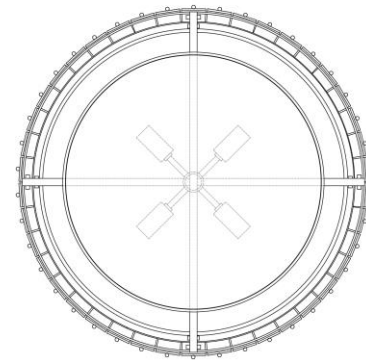

## Cadence Large Single-Tier Flush Mount

Item # S 4652HAB-AM

Designer: Carrier and Company

Height: 7.25"

Width: 24"

Canopy: 17.75" Round

Finishes: HAB

Glass Options: AM

Socket: 4 - E12 Candelabra

Wattage: 4 - 60 C

Side View

Top View