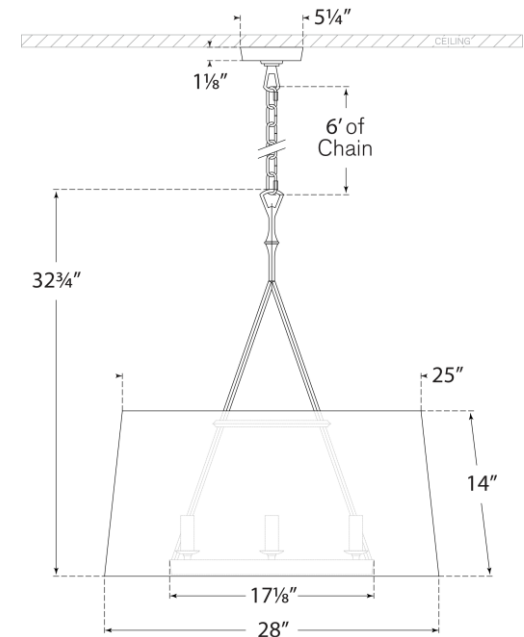

SPEC SHEET

Dauphine Large Hanging Shade

Item # S 5401GI-L

Designer: Studio VC

Height: 32.75"

Width: 28"

Canopy: 5.25" Round

Finishes: AI, GI

Shade Treatments: L

Shade Details: 25" x 28" x 14"

Socket: 6 - E12 Candelabra

Wattage: 6 - 60 B

Front View