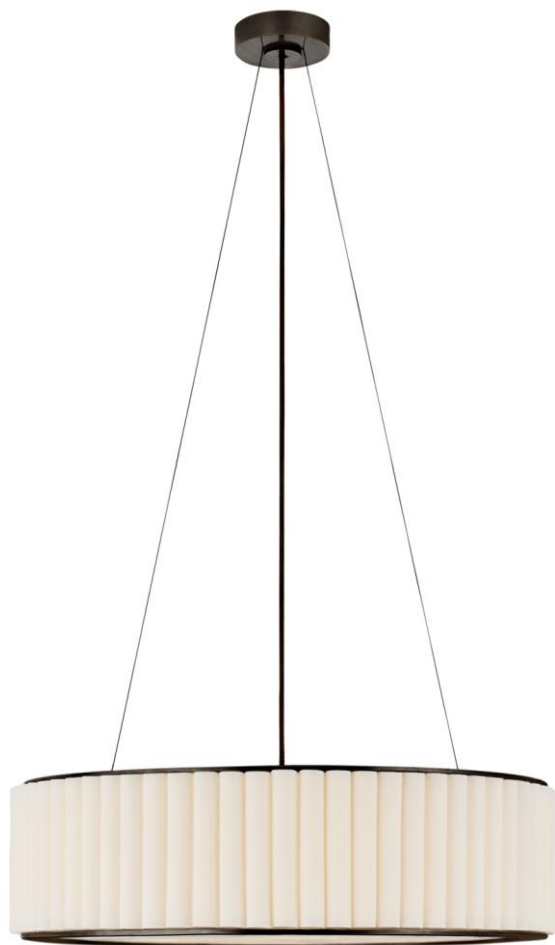

# TEAR SHEET

## Palati Large Hanging Shade

Item # S 5440BZ-L

Designer: Ian K. Fowler

Height: 7.75"

Width: 28"

Canopy: 5" Round

Finishes: BZ, HAB, PN

Shade Treatments: L

Socket: 4 - E26 Keyless

Wattage: 4 - 40 A19

Weight: 25 Pounds

Front View