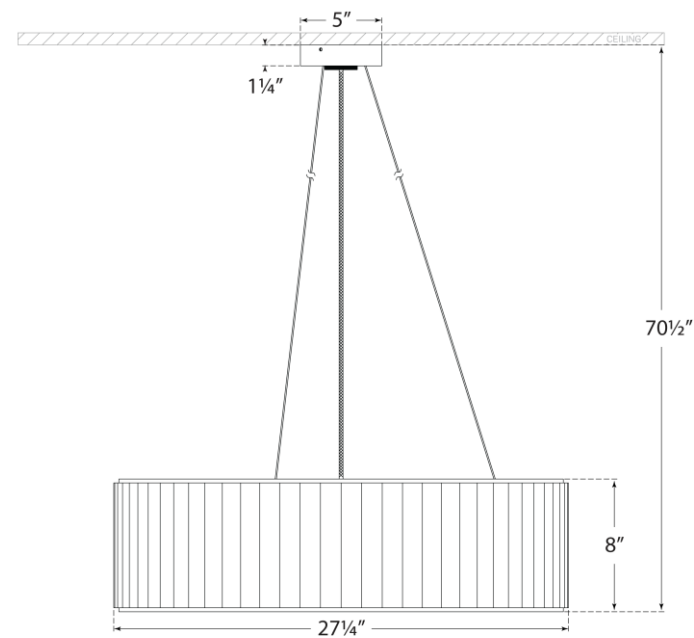

## Palati Large Hanging Shade

Item # S 5440BZ-L

Designer: Ian K. Fowler

Height: 7.75"

Width: 28"

Canopy: 5" Round

Finishes: BZ, HAB, PN

Shade Treatments: L

Socket: 4 - E26 Keyless

Wattage: 4 - 40 A19

Weight: 25 Pounds

Front View