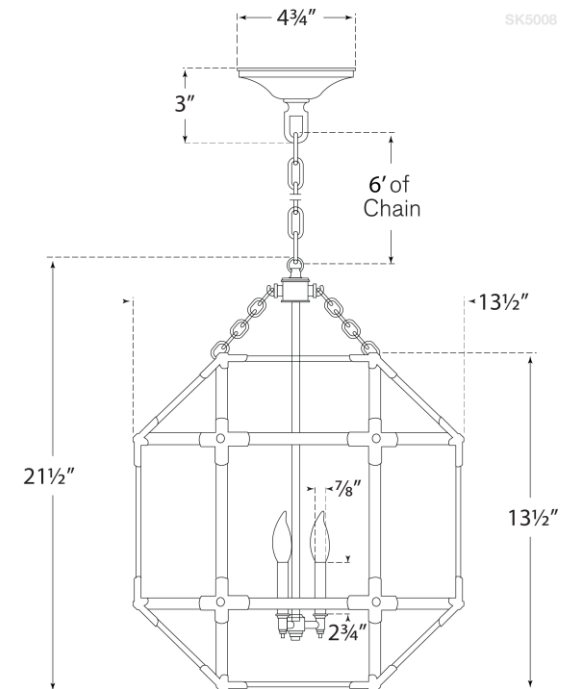

TEAR SHEET

Morris Small Lantern

Item # SK 5008PN-WG

Designer: Suzanne Kasler

Height: 21.5"

Width: 13.5"

Canopy: 4.75" Round

Finishes: AZ, GI, PN

Glass Options: CG, FG, WG

Socket: 3 - E12 Candelabra

Wattage: 3 - 60 C11

Weight: 11 Pounds

SK5008