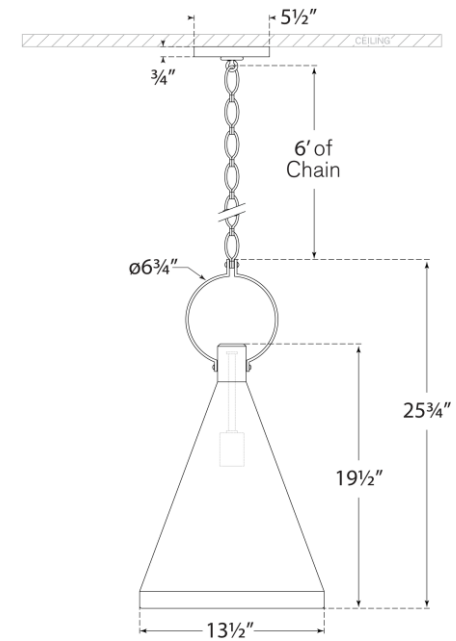

SPEC SHEET

Limoges Medium Tall Pendant

Item # SK 5361NR-PW

Designer: Suzanne Kasler

Height: 25.75"

Width: 13.5"

Canopy: 5.5" Round

Finishes: NR

Shade Treatments: AI, PW

Socket: E26 Keyless

Wattage: 60 A

Front View