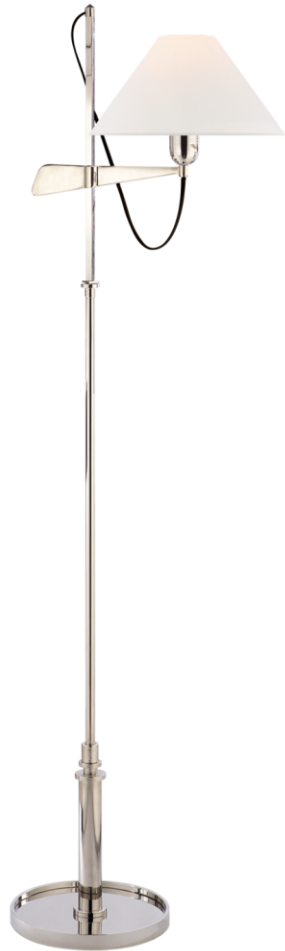

TEAR SHEET

Hargett Bridge Arm Floor Lamp

Item # SP 1505PN-L

Designer: J. Randall Powers

Height: 50" - 56.5"

Extension: 15.75"

Base: 10" Round

Finishes: BZ, HAB, PN

Shade Treatments: L, NP

Shade Details: 2.5" x 12" x 7.5"

Socket: E26 Dimmer

Wattage: 60 A19

Weight: 16 Pounds