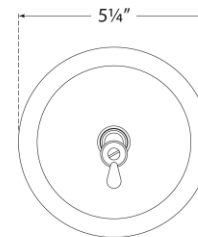

TEAR SHEET

Katie Small Acorn Sconce

Item # TOB 2225HAB/G2-CG

Designer: Thomas O'Brien

Height: 13.4"

Width: 6.5"

Extension: 8.75"

Backplate: 5.25" Round

Finishes: BZ, HAB, PN

Glass Options: CG, SG, WG

Socket: E12 Candelabra

Wattage: 40 C11

Weight: 4 Pounds

Front View
Mounting Plate