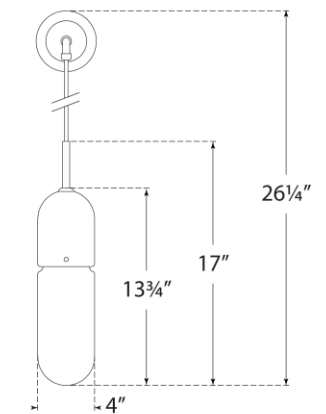

TEAR SHEET

Junio Wall Light

Item # TOB 2645BZ/HAB-CG

Designer: Thomas O'Brien

Height: 26.25"

Width: 4.25"

Extension: 6.75"

Backplate: 4.25" Round

Finishes: BZ/HAB, HAB, PN

Glass Options: CG, FG

Socket: E26 Keyless

Wattage: 8 LED T10

Note: UL Only

Top View

Side View

Front View