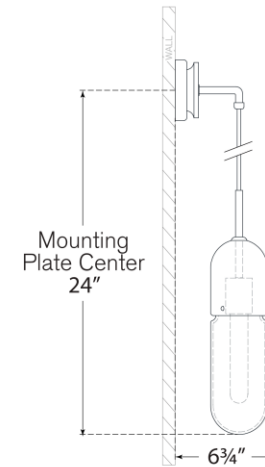

TEAR SHEET

Junio Wall Light

Item # TOB 2645BZ/HAB-CG

Designer: Thomas O'Brien

Height: 26.25"

Width: 4.25"

Extension: 6.75"

Backplate: 4.25" Round

Finishes: BZ/HAB, HAB, PN

Glass Options: CG, FG

Socket: E26 Keyless

Wattage: 8 LED T10

Note: UL Only

Top View

Side View

Front View