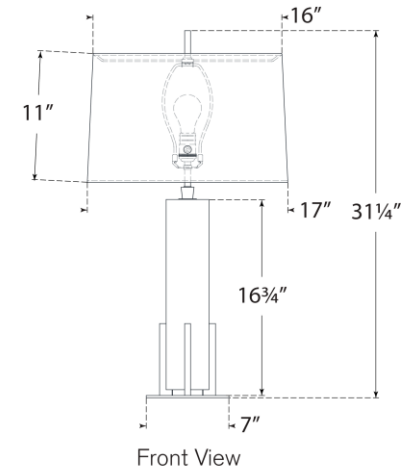

## Gironde Large Table Lamp

Item # TOB 3920ALB/BZ-L

Designer: Thomas O'Brien

Height: 31.25"

Width: 17"

Base: 7" Square

Finishes: ALB/BZ, ALB/HAB, CG/BZ, CG/HAB

Shade Treatments: L

Shade Details: 10/16" x 11/17" x 11" Rectangle

Socket: E26 Dimmer

Wattage: 15 LED A19

Weight: 22 Pounds

Note: UL Only | Alabaster is a Natural Stone | Variations in Color and Texture are Expected

Top View