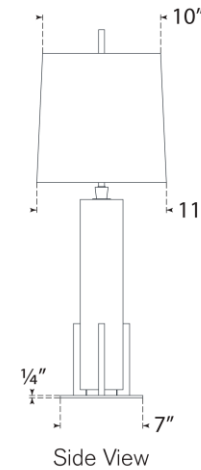

## Gironde Large Table Lamp

Item # TOB 3920ALB/BZ-L

Designer: Thomas O'Brien

Height: 31.25"

Width: 17"

Base: 7" Square

Finishes: ALB/BZ, ALB/HAB, CG/BZ, CG/HAB

Shade Treatments: L

Shade Details: 10/16" x 11/17" x 11" Rectangle

Socket: E26 Dimmer

Wattage: 15 LED A19

Weight: 22 Pounds

Note: UL Only | Alabaster is a Natural Stone | Variations in Color and Texture are Expected

Top View