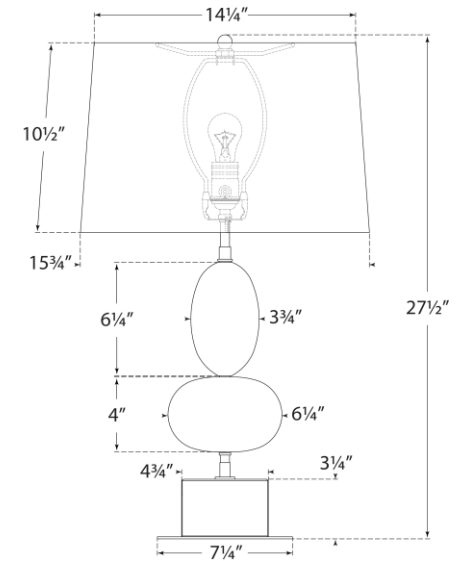

TEAR SHEET

Dani Medium Table Lamp

Item # TOB 3980ALB-L

Designer: Thomas O'Brien

Height: 27.5"

Width: 16"

Base: 5" x 7.25" Rectangle

Finishes: ALB, ALB/BM

Shade Treatments: L

Shade Details: SH9/14.255x11/15.75x10.5LO

Socket: E26 Dimmer

Wattage: 100 A19

Weight: 15 Pounds

Side View

Front View