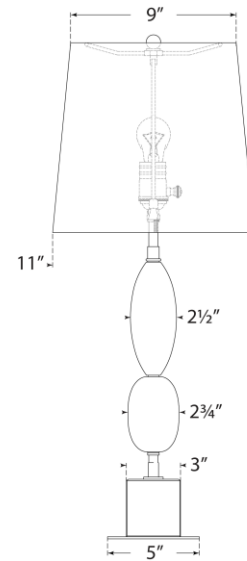

TEAR SHEET

Dani Medium Table Lamp

Item # TOB 3980ALB-L

Designer: Thomas O'Brien

Height: 27.5"

Width: 16"

Base: 5" x 7.25" Rectangle

Finishes: ALB, ALB/BM

Shade Treatments: L

Shade Details: SH9/14.255x11/15.75x10.5LO

Socket: E26 Dimmer

Wattage: 100 A19

Weight: 15 Pounds

Side View

Front View