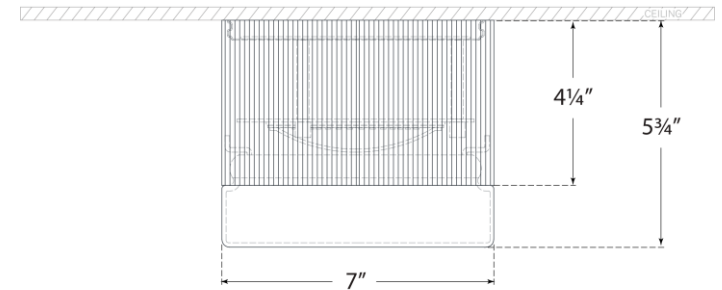

## Ace 7" Flush Mount

Item # TOB 4355HAB-WG

Designer: Thomas O'Brien

Height: 5.75"

Width: 7"

Finishes: BZ, HAB, PN

Glass Options: WG

Socket: Dedicated LED

Wattage: 15w (1300lm)

Note: UL Only

Front View

Bottom View