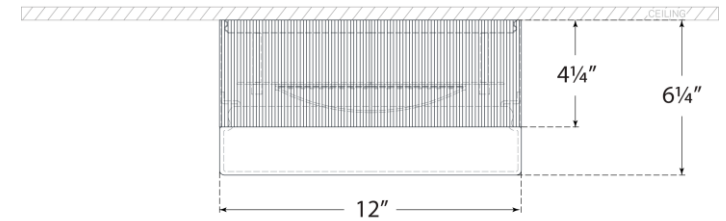

TEAR SHEET

Ace 12" Flush Mount

Item # TOB 4356PN-WG

Designer: Thomas O'Brien

Height: 6.25"

Width: 12"

Finishes: BZ, HAB, PN

Glass Options: WG

Socket: Dedicated LED

Wattage: 30w (2400lm)

Note: UL Only

Front View

Bottom View