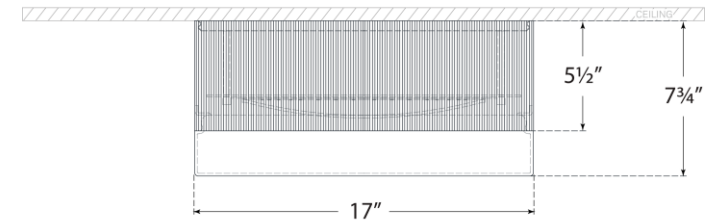

TEAR SHEET

Ace 17" Flush Mount

Item # TOB 4357HAB-WG

Designer: Thomas O'Brien

Height: 7.75"

Width: 17"

Finishes: BZ, HAB, PN

Glass Options: WG

Socket: Dedicated LED

Wattage: 60w (4800lm)

Note: UL Only

Front View

Bottom View