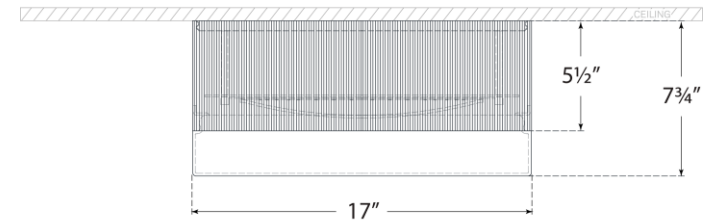

TEAR SHEET

Ace 17" Flush Mount

Item # TOB 4357PN-WG

Designer: Thomas O'Brien

Height: 7.75"

Width: 17"

Finishes: BZ, HAB, PN

Glass Options: WG

Socket: Dedicated LED

Wattage: 60w (4800lm)

Note: UL Only

Front View

Bottom View