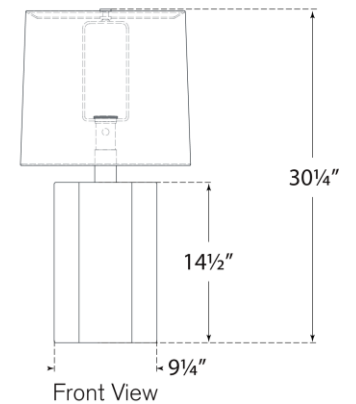

TEAR SHEET

Lakepoint Large Table Lamp

Item # BBL 3634IVO-L

Designer: Barbara Barry

Height: 30.25"

Width: 15.5"

Base: 8.75" x 9.25" Decorative

Finishes: IVO, PBC, SGY

Shade Treatments: L

Shade Details: 14" x 15.5" x 14"

Socket: E26 Dimmer

Wattage: 15 LED A19

Weight: 14 Pounds

Note: UL Only

Side View

Front View