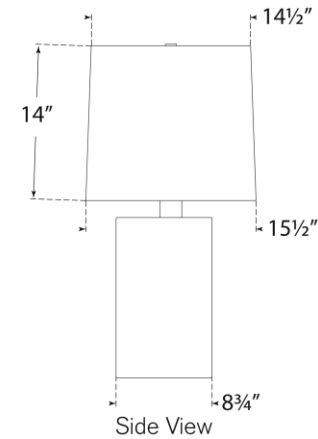

TEAR SHEET

Lakepoint Large Table Lamp

Item # BBL 3634IVO-L

Designer: Barbara Barry

Height: 30.25"

Width: 15.5"

Base: 8.75" x 9.25" Decorative

Finishes: IVO, PBC, SGY

Shade Treatments: L

Shade Details: 14" x 15.5" x 14"

Socket: E26 Dimmer

Wattage: 15 LED A19

Weight: 14 Pounds

Note: UL Only

Side View

Front View

Top View