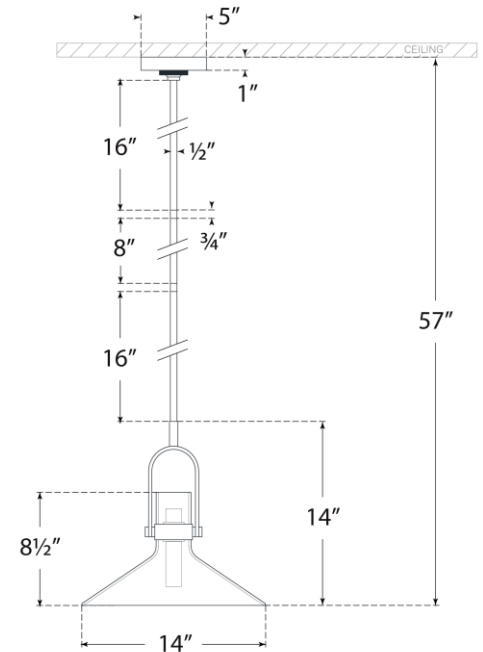

TEAR SHEET

Larkin 13" Empire Pendant

Item # IKF 5450BZ-CG

Designer: Ian K. Fowler

O/A Height: 57"

Fixture Height: 14"

Min. Custom Height: 20.75"

Width: 14"

Canopy: 5" Round

Finishes: BZ, HAB, PN

Glass Options: CG

Socket: Dedicated LED

Wattage: 9w (1000lm)

Weight: 7 Pounds

Note: UL Only | Custom Height Available

Bottom View