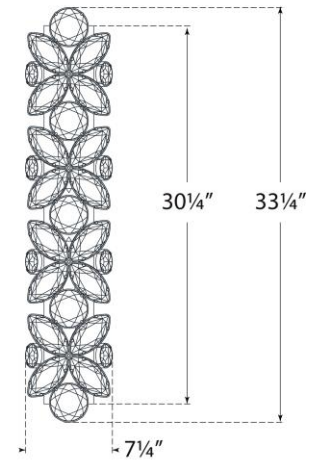

TEAR SHEET

Lloyd 33" Sconce

Item # KS 2019SB-CG

Designer: kate spade new york

Height: 33.25"

Width: 7.25"

Extension: 4"

Backplate: 4" x 30.25" Rectangle

Finishes: PN, SB

Glass Options: ALB, CG

Socket: 4 - E12 Candelabra

Wattage: 4 - 6.5 LED B11

Weight: 15 Pounds

Note: UL Only

Top View

Side View

Front View