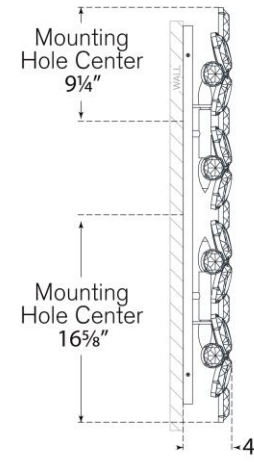

TEAR SHEET

Lloyd 33" Sconce

Item # KS 2019SB-CG

Designer: kate spade new york

Height: 33.25"

Width: 7.25"

Extension: 4"

Backplate: 4" x 30.25" Rectangle

Finishes: PN, SB

Glass Options: ALB, CG

Socket: 4 - E12 Candelabra

Wattage: 4 - 6.5 LED B11

Weight: 15 Pounds

Note: UL Only

Top View

Side View