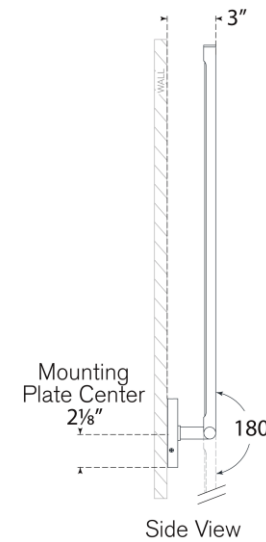

## Cona Large Sconce

Item # KW 2760PN

Designer: Kelly Wearstler

Height: 26.25"

Width: 4.25" - 26.25"

Extension: 3" - 26.75"

Backplate: 4.25" Round

Finishes: AB, BZ, PN

Socket: Dedicated LED

Wattage: 12w (1400lm)

Weight: 2 Pounds

Note: UL Only | Ceiling or Wall Mount

Top View

Side View

Front View