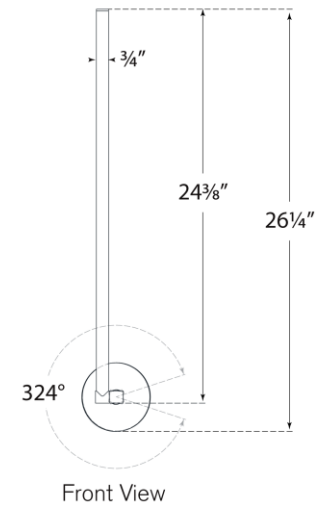

## Cona Large Sconce

Item # KW 2760PN

Designer: Kelly Wearstler

Height: 26.25"

Width: 4.25" - 26.25"

Extension: 3" - 26.75"

Backplate: 4.25" Round

Finishes: AB, BZ, PN

Socket: Dedicated LED

Wattage: 12w (1400lm)

Weight: 2 Pounds

Note: UL Only | Ceiling or Wall Mount

Top View

Side View

Front View