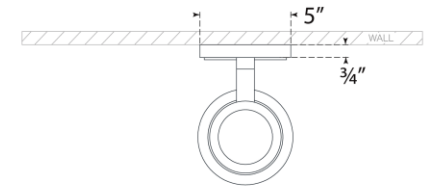

TEAR SHEET

Chadwell 19" Sconce

Item # RL 2685NB-WG

Designer: Ralph Lauren

Height: 19"

Width: 5.25"

Extension: 7.75"

Backplate: 5" x 16.75" Rectangle

Finishes: BZ, NB, PN

Glass Options: Glass

Socket: Dedicated LED

Wattage: 20w (2400lm)

Weight: 10 Pounds

Note: UL Only

Top View