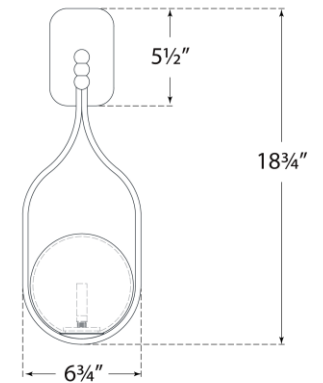

TEAR SHEET

Jodo 19" Single Sconce

Item # WS 2020PN-WG

Designer: Windsor Smith

Height: 18.75"

Width: 6.75"

Extension: 6.5"

Backplate: 3.5" x 5.5" Rectangle

Finishes: BZ/HAB, HAB, PN

Glass Options: WG

Lightsource: Dedicated LED

Wattage: 6w (700lm)

Weight: 3 Pounds

Note: UL Only | Requires Smaller Outlet Box

Top View

Side View

Front View