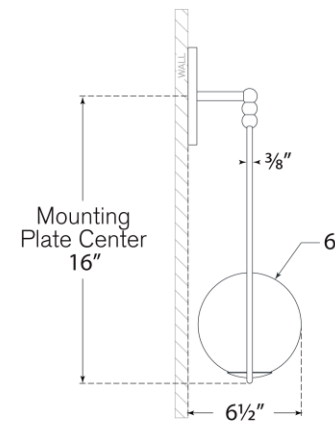

TEAR SHEET

Jodo 19" Single Sconce

Item # WS 2020PN-WG

Designer: Windsor Smith

Height: 18.75"

Width: 6.75"

Extension: 6.5"

Backplate: 3.5" x 5.5" Rectangle

Finishes: BZ/HAB, HAB, PN

Glass Options: WG

Lightsource: Dedicated LED

Wattage: 6w (700lm)

Weight: 3 Pounds

Note: UL Only | Requires Smaller Outlet Box

Top View

Side View

Front View