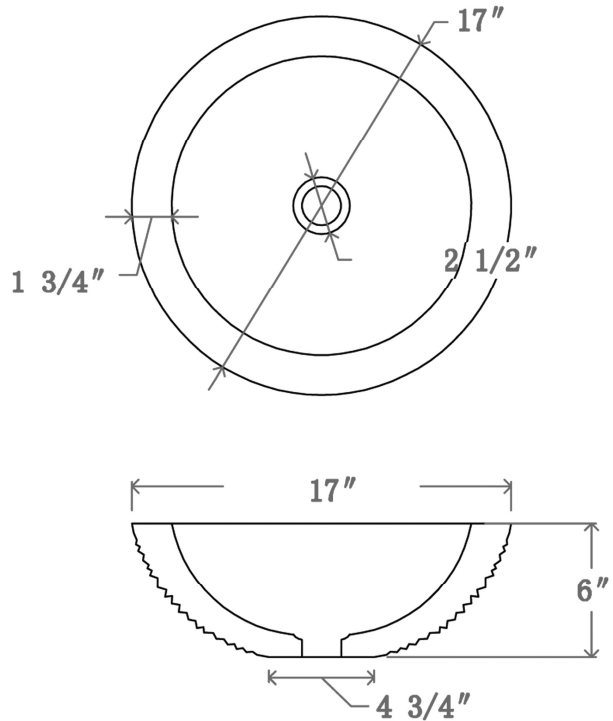

**EGERTON
CHISELED GRANITE
ABOVE COUNTER BASIN**

Cat. No
7-707

Basin Diameter: 17"
Above Counter Height: 6"

Features:

- ▶ Hand carved natural granite
- ▶ Chiseled exterior
- ▶ 1-1/2" Rim
- ▶ No overflow
- ▶ Use with grid drain 5601 or Umbrella drain UD701

Finish

GUT Uba Tuba Granite

Interior diameter: 13-1/2"
Basin depth: 4"

Dimensions of fixture are nominal and may vary within the range of tolerances established by ASME Standard A112.19.2. Dimensions and specifications subject to change without notice.