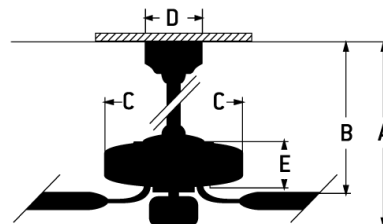

## Pro Plus 211 Indoor Fan - P211ESP5-52ESPWLN

52" Pro Plus Fan with White Bowl Light Kit and Blades in Espresso

**Color** Espresso

**Blade Finish** ESPWLN

The ideal combination of excellent performance, exceptional value and timeless style, the Craftmade Pro Plus 52" ceiling fan with frosted white glass bowl and non-dimmable LED bulbs (included) features a clean motor, updated straight blade arms and canopy. Built for performance, the dual mount, 3-speed, reversible fan includes custom 52" blades and is remote control compatible (sold separately).

- Standard, 3-Speed Reversible Motor
- Included Optional White Glass Bowl Light Kit with Two Non-Dimmable 9W LED Bulbs
- Custom Reversible Espresso/Walnut Blades Included
- Universal Remote Control Optional - Sold Separately
- Dual Mount (Flat or Angled Ceiling)
- 4" Downrod Included
- Limited Lifetime Warranty

### Specs

<b>Blade Sweep Opt (in.)</b>	52
<b>Blades</b>	5
<b>Blade Pitch (deg)</b>	11.50
<b>Motor Size (MM)</b>	153x13
<b>Amps at High Speed</b>	0.56
<b>Watts (Hi Speed)</b>	67.36
<b>Energy Guide Watts</b>	42
<b>Energy Guide CFM</b>	3343
<b>Energy Guide CFM_Watts</b>	79
<b>Energy Guide Est. Yearly</b>	12
<b>Energy Cost</b>	
<b>High Speed (CFM)</b>	4598
<b>Low Speed (CFM)</b>	1920.89
<b>Carton Size (CU FT)</b>	2.01
<b>Bulb CCT</b>	3000
<b>Bulb Wattage</b>	9

### Dimensions

<b>A:</b>	17.93
<b>B:</b>	11.26
<b>C:</b>	11.56
<b>D:</b>	5.12
<b>E:</b>	4.54
<b>F: w/o Light Kit -</b>	4.54
<b>Downrod Length (in.)</b>	4

<b>Compatible Control Types</b>	CM-4SDH;CM-4SDH-5;CM-601F;CM-6AL;CM-6W;CM-7AL;CM-7AL-LED;CM-7W;CM-7W-LED;CM-8AL;CM-8W;CM-DSF01-10Z;CM-DSF021-10Z;CM-RTF-W;RCI-103;RCI-103, WCI-100;RCI-103-A;RCI-103-A, WCI-100;RCI-104;UCI-2000;UCI-2000-2;UCI-Remote;UCI-Wall;WUCI-1000;WUCI-Wall
<b>CRI</b>	80
<b>Light Kit Options</b>	Light Kit Included (Optional)
<b>Lumens</b>	1206
<b>Mounting Location</b>	Indoor
<b>Shipping Weight (lbs.)</b>	18.57
<b>Warranty</b>	Limited Lifetime Warranty