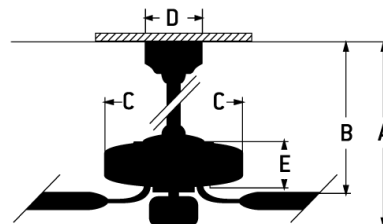

Pro Plus 211 Indoor Fan - P211W5-52WWOK

52" Pro Plus Fan with White Bowl Light Kit and Blades in White

Color White

Blade Finish WWOK

The ideal combination of excellent performance, exceptional value and timeless style, the Craftmade Pro Plus 52" ceiling fan with frosted white glass bowl and non-dimmable LED bulbs (included) features a clean motor, updated straight blade arms and canopy. Built for performance, the dual mount, 3-speed, reversible fan includes custom 52" blades and is remote control compatible (sold separately).

- Standard, 3-Speed Reversible Motor
- Included Optional White Glass Bowl Light Kit with Two Non-Dimmable 9W LED Bulbs
- Custom Reversible White/Washed Oak Blades Included
- Universal Remote Control Optional - Sold Separately
- Dual Mount (Flat or Angled Ceiling)
- 4" Downrod Included
- Limited Lifetime Warranty

Specs

Blade Sweep Opt (in.)	52
Blades	5
Blade Pitch (deg)	11.50
Motor Size (MM)	153x13
Amps at High Speed	0.56
Watts (Hi Speed)	67.36
Energy Guide Watts	42
Energy Guide CFM	3343
Energy Guide CFM_Watts	79
Energy Guide Est. Yearly	12
Energy Cost	
High Speed (CFM)	4598
Low Speed (CFM)	1920.89
Carton Size (CU FT)	2.01
Bulb CCT	3000
Bulb Wattage	9

Dimensions

A:	17.93
B:	11.26
C:	11.56
D:	5.12
E:	4.54
F: w/o Light Kit -	4.54
Downrod Length (in.)	4

Compatible Control Types	CM-4SDH;CM-4SDH-5;CM-601F;CM-6AL;CM-6W;CM-7AL;CM-7AL-LED;CM-7W;CM-7W-LED;CM-8AL;CM-8W;CM-DSF01-10Z;CM-DSF021-10Z;CM-RTF-W;RCI-103;RCI-103, WCI-100;RCI-103-A;RCI-103-A, WCI-100;RCI-104;UCI-2000;UCI-2000-2;UCI-Remote;UCI-Wall;WUCI-1000;WUCI-Wall
CRI	80
Light Kit Options	Light Kit Included (Optional)
Lumens	1206
Mounting Location	Indoor
Shipping Weight (lbs.)	18.57
Warranty	Limited Lifetime Warranty