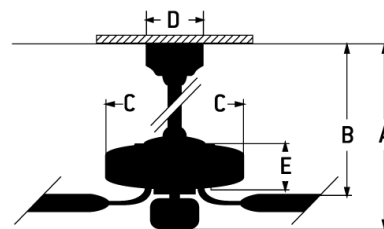

Super Pro 114 Indoor Fan - S114BN5-60BNGW

60" Ceiling Fan with Blades and Integrated Light Kit

Color Brushed Satin Nickel

The ideal combination of excellent performance, exceptional value and timeless style, the NEW Craftmade Super Pro 60" ceiling fan with white frost glass four light (dimmable LED bulbs included) light kit featuring a clean motor, updated straight blade arms and canopy is built for performance. The dual mount, heavy-duty, 3-speed, reversible fan includes custom 60" reversible blades. Optional remote controls are available.

- Heavy Duty 3 Speed Motor
- Custom Reversible Blades (Included)
- 4" Downrod (Included)
- Dual Mount (Flat or Angled Ceiling)
- Hardwired Switch Compatible
- Limited Lifetime Warranty

Specs

Blade Sweep Opt (in.)	60
Blades	5
Blade Pitch (deg)	12.50
Motor Size (MM)	188x20
Amps at High Speed	0.73
Watts (Hi Speed)	86.98
Energy Guide Watts	52
Energy Guide CFM	4298
Energy Guide CFM_Watts	83
Energy Guide Est. Yearly Energy Cost	14
High Speed (CFM)	6471
Low Speed (CFM)	1864.26
Carton Size (CU FT)	2.21
Bulb CCT	3000
Bulb Wattage	9
Compatible Control Types	CM-4SDH;CM-4SDH-5;CM-601F;CM-6AL;CM-6W;CM-7AL;CM-7AL-LED;CM-7W;CM-7W-LED;CM-8AL;CM-8W;CM-DSF01-10Z;CM-DSF021-10Z;CM-RTF-W;RCI-103;RCI-103, WCI-100;RCI-103-A;RCI-103-A, WCI-100;RCI-104;UCI-2000;UCI-2000-2;UCI-Remote;UCI-Wall;WUCI-1000;WUCI-Wall
CRI	80
Light Kit Options	Integrated Light Kit

Dimensions

A:	18.71
B:	10.77
C:	11.56
D:	5.51
E:	4.54
F: w/o Light Kit - Downrod Length (in.)	4

Lumens	3000
Mounting Location	Indoor
Shipping Weight (lbs.)	28.55
Warranty	Limited Lifetime Warranty

Craftmade • PO Box 191063 • Dallas, TX • 75219 • • • © 2023 All Rights Reserved