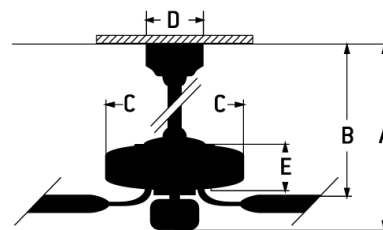

## Super Pro 119 Indoor Fan - S119W5-60WWOK

60" Ceiling Fan with Blades and Optional Light Kit Included

Color White

The ideal combination of excellent performance, exceptional value and timeless style, the NEW Craftmade Super Pro 60" ceiling fan with optional dimmable 18W LED dome light kit light featuring a clean motor, updated straight blade arms and canopy is built for performance. The dual mount, heavy-duty, 3-speed, reversible fan includes custom 60" reversible blades. Optional light kits and remote controls are available.

### Specs

Blade Sweep Opt (in.)	60
Blades	5
Blade Pitch (deg)	12.50
Motor Size (MM)	188x20
Amps at High Speed	0.73
Watts (Hi Speed)	81.52
Energy Guide Watts	51
Energy Guide CFM	4353
Energy Guide CFM_Watts	85
Energy Guide Est. Yearly Energy Cost	14
High Speed (CFM)	6505
Low Speed (CFM)	1915.58
Carton Size (CU FT)	1.98
Bulb CCT	3000
Bulb Wattage	18

### Dimensions

A:	15.99
B:	10.77
C:	11.56
D:	5.51
E:	4.54
F: w/o Light Kit - Downrod Length (in.)	4

<b>Compatible Control Types</b>	CM-4SDH;CM-4SDH-5;CM-601F;CM-6AL;CM-6W;CM-7AL;CM-7AL-LED;CM-7W;CM-7W-LED;CM-8AL;CM-8W;CM-DSF01-10Z;CM-DSF021-10Z;CM-RTF-W;RCI-103;RCI-103, WCI-100;RCI-103-A;RCI-103-A, WCI-100;RCI-104;UCI-2000;UCI-2000-2;UCI-Remote;UCI-Wall;WUCI-1000;WUCI-Wall
<b>CRI</b>	90
<b>Light Kit Options</b>	Light Kit Included (Optional)
<b>Lumens</b>	1032
<b>Mounting Location</b>	Indoor
<b>Shipping Weight (lbs.)</b>	25.24
<b>Warranty</b>	Limited Lifetime Warranty