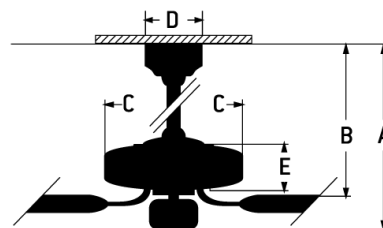

NEW

Sterling - STL60W3

60" Ceiling Fan (Blades Included)

Color White

The Sterling 60" Indoor/outdoor wet rated smart ceiling fan combines sleek design with powerful performance. Featuring a quiet energy saving 6-speed, reversible DC motor, set of three custom blades, integrated dimmable LED light with optional lens cover included, the Sterling smart fan is easily controlled with either the included remote controls or the integrated WIFI featuring breeze and timer functions compatible for use with most smart home devices, smart phones and systems with no additional hub needed.

- Two options included to control fan: Included WIDC Handheld Control or Smart by Bond WIFI enabled to use with most smart phone and devices
- Wet Rated for indoor or outdoor use
- Custom White blades Included
- Dual Mount (Flat or Angled Ceiling up to 23°)
- For slope greater than 23° use Craftmade SMA180XXX slope adapter - sold separately
- 6" Downrod Included
- JA8/Title 24 Compliant
- Limited Lifetime Warranty

Specs

Blade Sweep Opt (in.)	60
Blades	3
Blade Pitch (deg)	8.60
Motor Size (MM)	100x20
Amps at High Speed	23.65
Watts (Hi Speed)	23.65
Energy Guide Watts	16
Energy Guide CFM	3394
Energy Guide CFM_Watts	217
Energy Guide Est. Yearly	4
Energy Cost	
High Speed (CFM)	4989
Low Speed (CFM)	1586.29
Carton Size (CU FT)	1.39
Bulb CCT	3000
Bulb Wattage	12
Compatible Control Types	WIDC Handheld
CRI	91.50
Light Kit Options	Integrated

Dimensions

A:	13.18
B:	12.25
C:	5.98
D:	5.91
E:	2.15
F: w/o Light Kit -	2.15
A:	13.19
Downrod Length (in.)	6

Lumens	588.31
Mounting Location	Wet
Shipping Weight (lbs.)	13.01
Warranty	Limited Lifetime Warranty