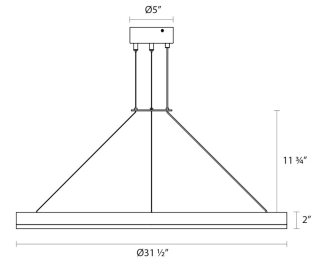

Project:

Corona Ring LED Pendant Spec Sheet

SKU: 2317.25 Learn more at:
<https://sonnemanlight.com/corona-ring-led-pendant>

Description: Corona is a circular profile of light; a warm ringed glow of LED illumination providing both the presence and the absence of volume. Corona is available in a range of larger diameters. Also available as a [Square Pendant](#) and [Double Corona Ring Pendant](#).

Type #:

Dimensions

Height:	2"
Diameter:	31.5"
Canopy/Backplate/Base:	5"
Hanging Details:	6" Adjustable Cable
Size:	32"

Installation

Installation:	Licensed electrician required
Sloped Ceiling Compatible?:	Not Compatible
Minimum Hanging Height:	18"
Maximum Hanging Height:	72"

Shipping

Carton 1 L x W x H:	35" X 34" X 5"
Carton 1 Gross Weight:	13 LBS

Shade

Shade 1 Material:	Optical Acrylic
-------------------	-----------------

Available Finishes

Available Finishes: Bright Satin Aluminum (.16), Satin Black (.25)