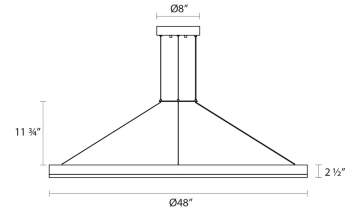

Project:

Corona Ring LED Pendant Spec Sheet

SKU: 2318.16 Learn more at:
<https://sonnemanlight.com/corona-ring-led-pendant>

Description: Corona is a circular profile of light; a warm ringed glow of LED illumination providing both the presence and the absence of volume. Corona is available in a range of larger diameters. Also available as a [Square Pendant](#) and [Double Corona Ring Pendant](#).

Type #:

Dimensions

Height:	2.5"
Diameter:	48"
Canopy/Backplate/Base:	8"
Hanging Details:	6" Adjustable Cable
Size:	48"

Installation

Installation:	Licensed electrician required
Sloped Ceiling Compatible?:	Not Compatible
Minimum Hanging Height:	21
Maximum Hanging Height:	72"

Shipping

Carton 1 L x W x H:	53" X 51" X 6"
Carton 1 Gross Weight:	23 LBS

Shade

Shade 1 Material:	Optical Acrylic
-------------------	-----------------

Available Finishes

Available Finishes: Bright Satin Aluminum (.16), Satin Black (.25)